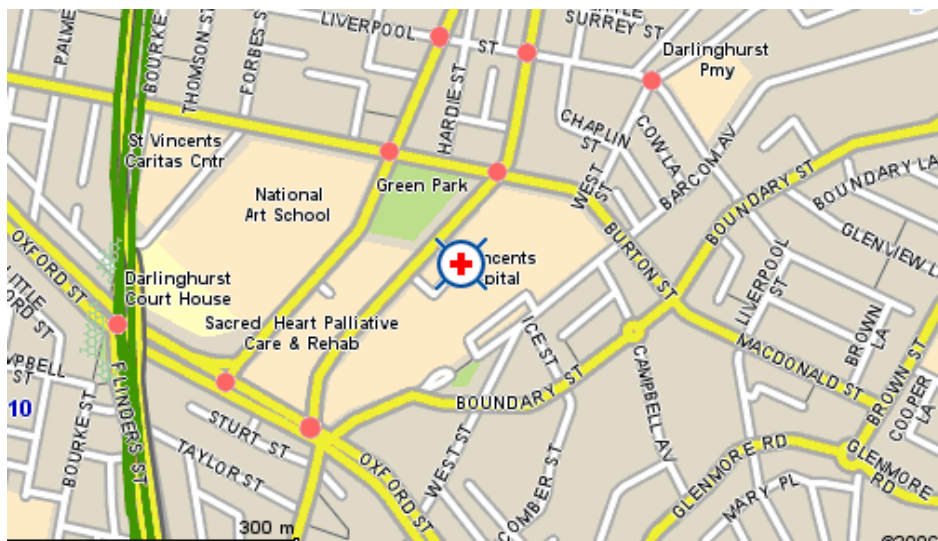

## Location

Douglas Miller Lecture Theatre & Walter McGrath Library  
Cator Building  
St Vincent's Hospital  
Victoria St, Darlinghurst

## Parking

Parking is available in the St Vincent's Public Hospital Carpark located on Victoria Street, outside the Public Hospital entrance.  
4 hours or more—\$26  
Limited meter parking is also available in the streets around the hospital.

### **Rail**

The closest train stations within walking distance are Kings Cross and Museum.

# Darlinghurst Campus Map