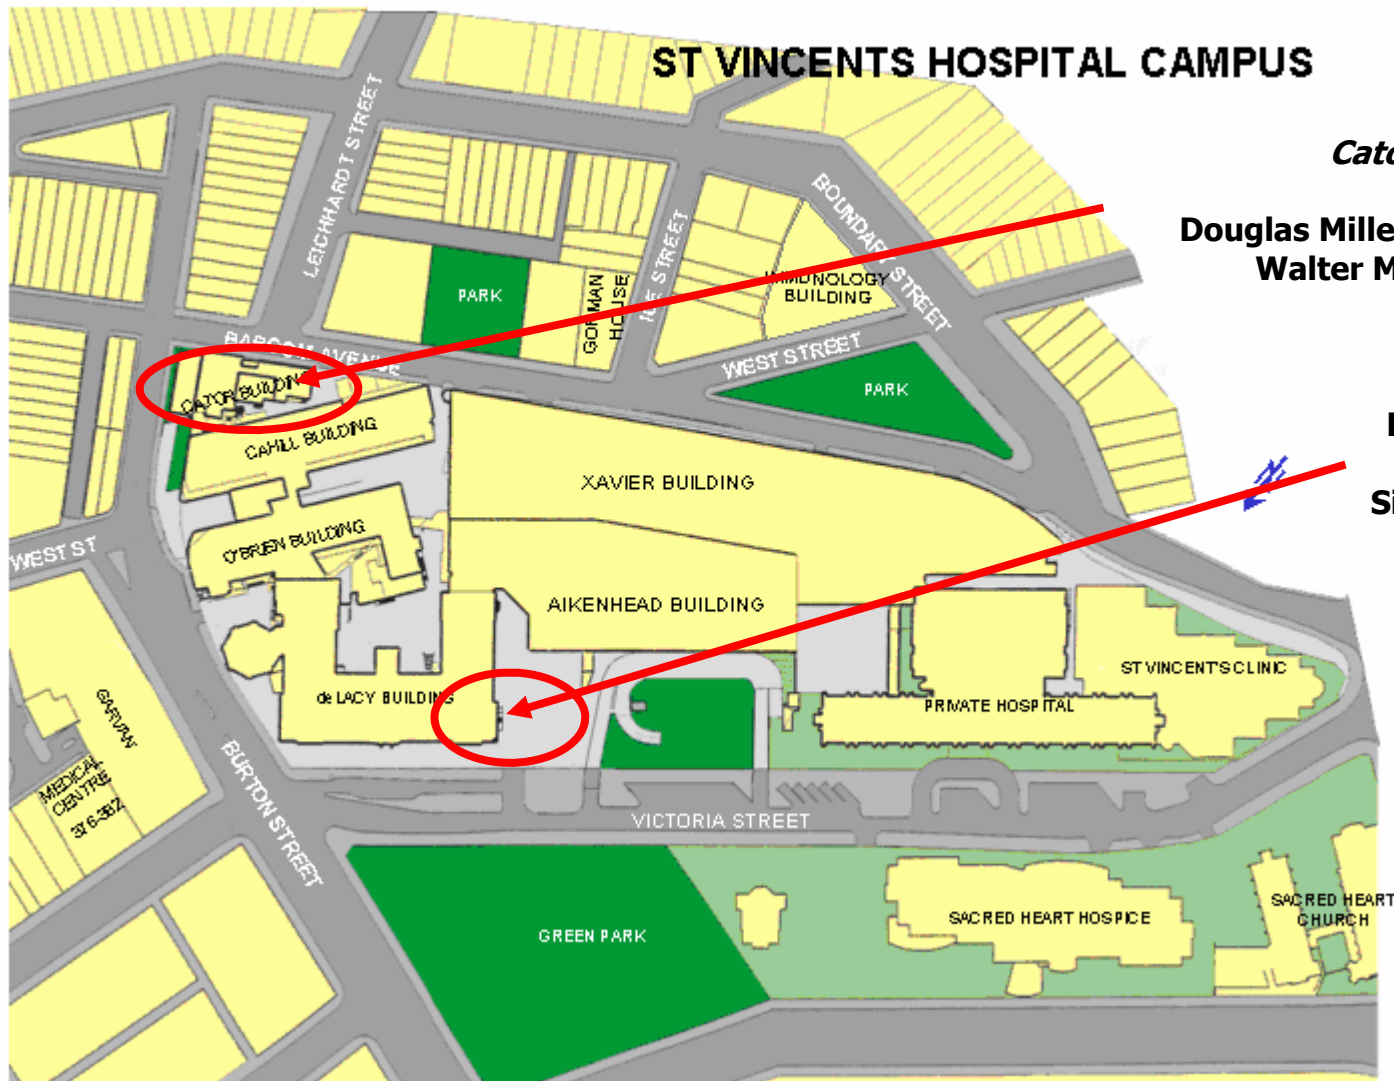

Darlinghurst Campus Map

ST VINCENTS HOSPITAL CAMPUS

Cator Building

Douglas Miller Lecture Theatre & Walter McGrath Library

Entrance via *deLacy Building*

Side door closest to Aikenhead building (A&E)

St Vincent's Hospital

Continuing the Mission of the Sisters of Charity